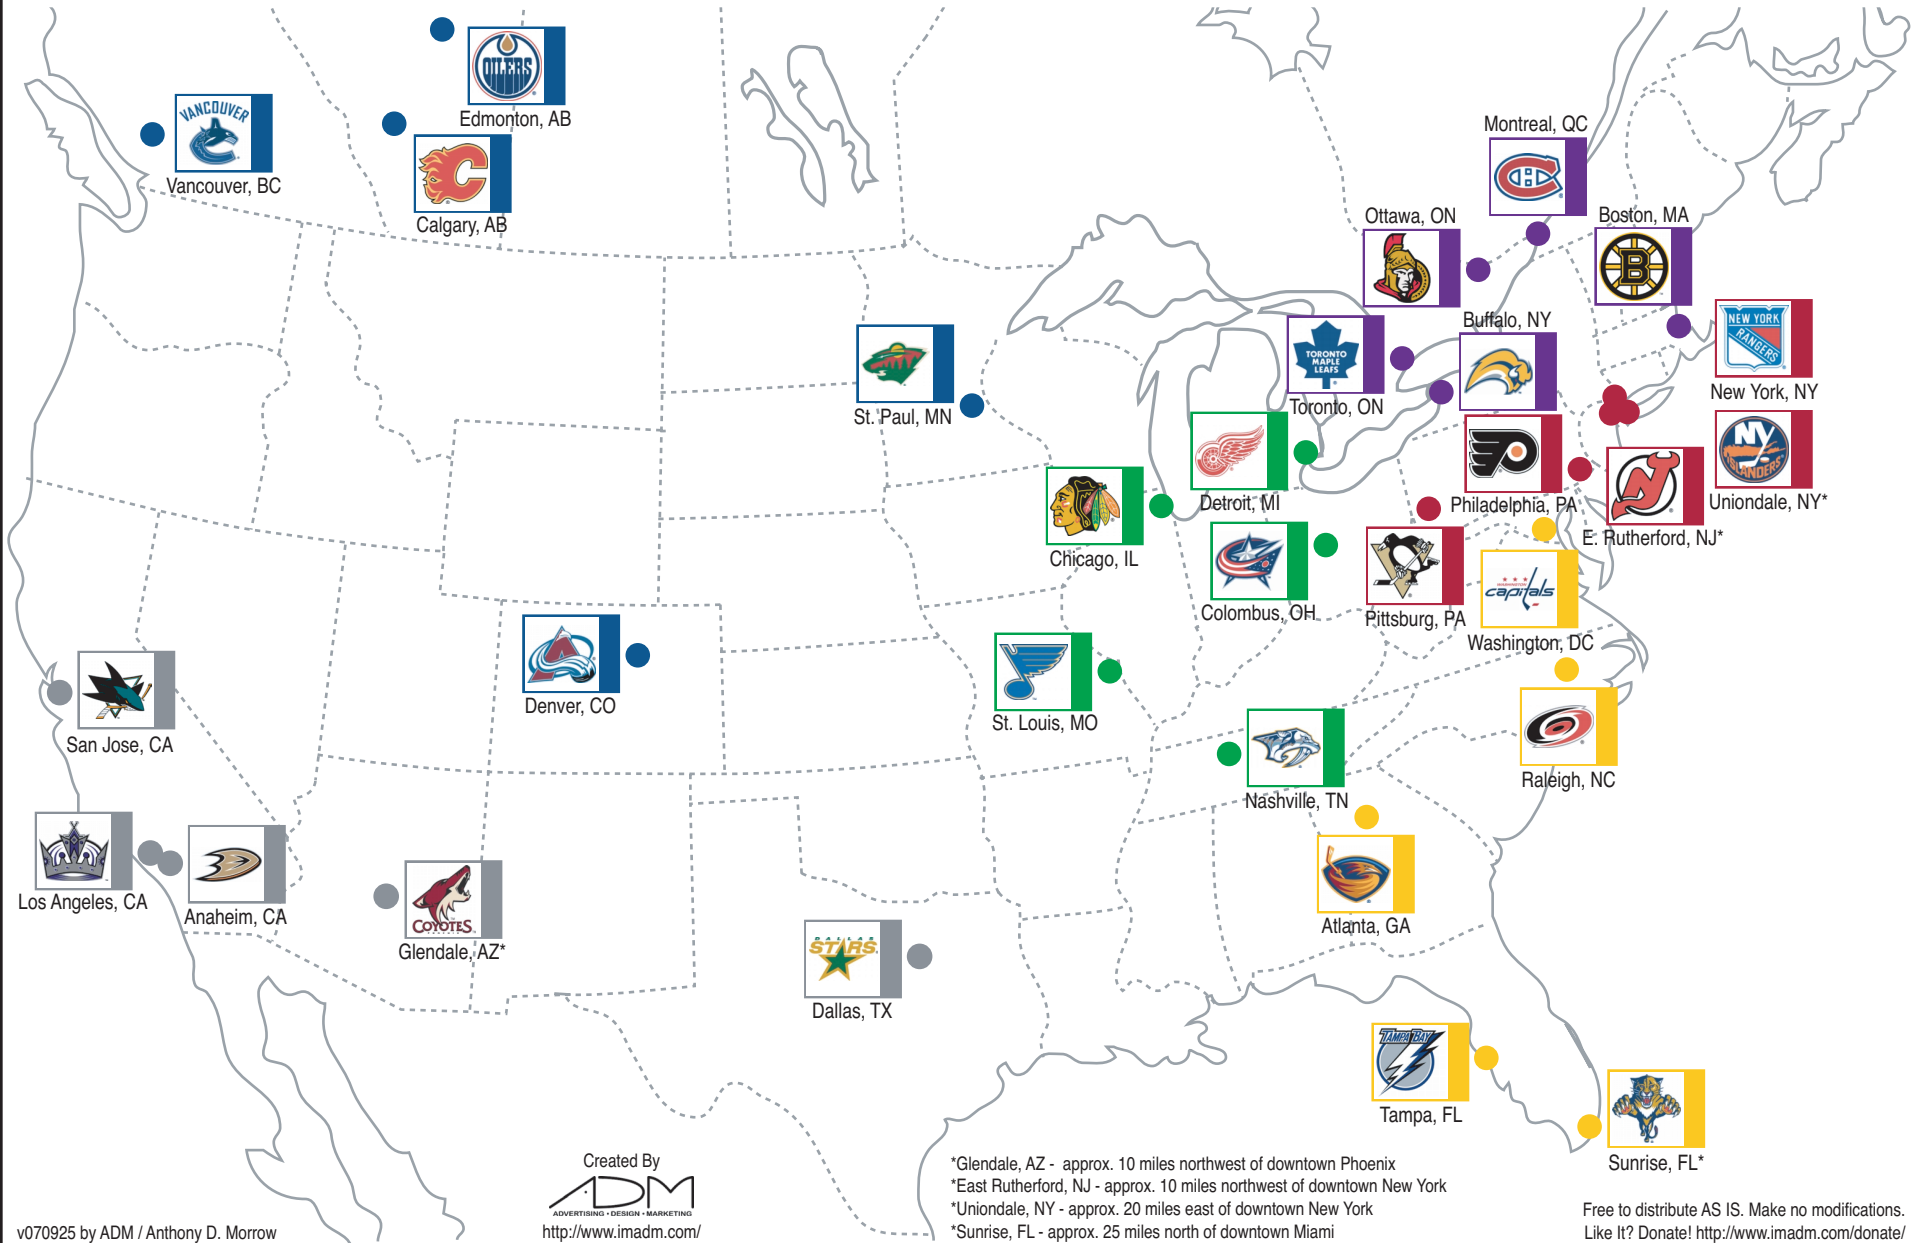

NHL TEAMS & CITIES

Pacific
Northwest
Central

Atlantic
Northeast
Southeast

*Glendale, AZ - approx. 10 miles northwest of downtown Phoenix
 *East Rutherford, NJ - approx. 10 miles northwest of downtown New York
 *Uniondale, NY - approx. 20 miles east of downtown New York
 *Sunrise, FL - approx. 25 miles north of downtown Miami